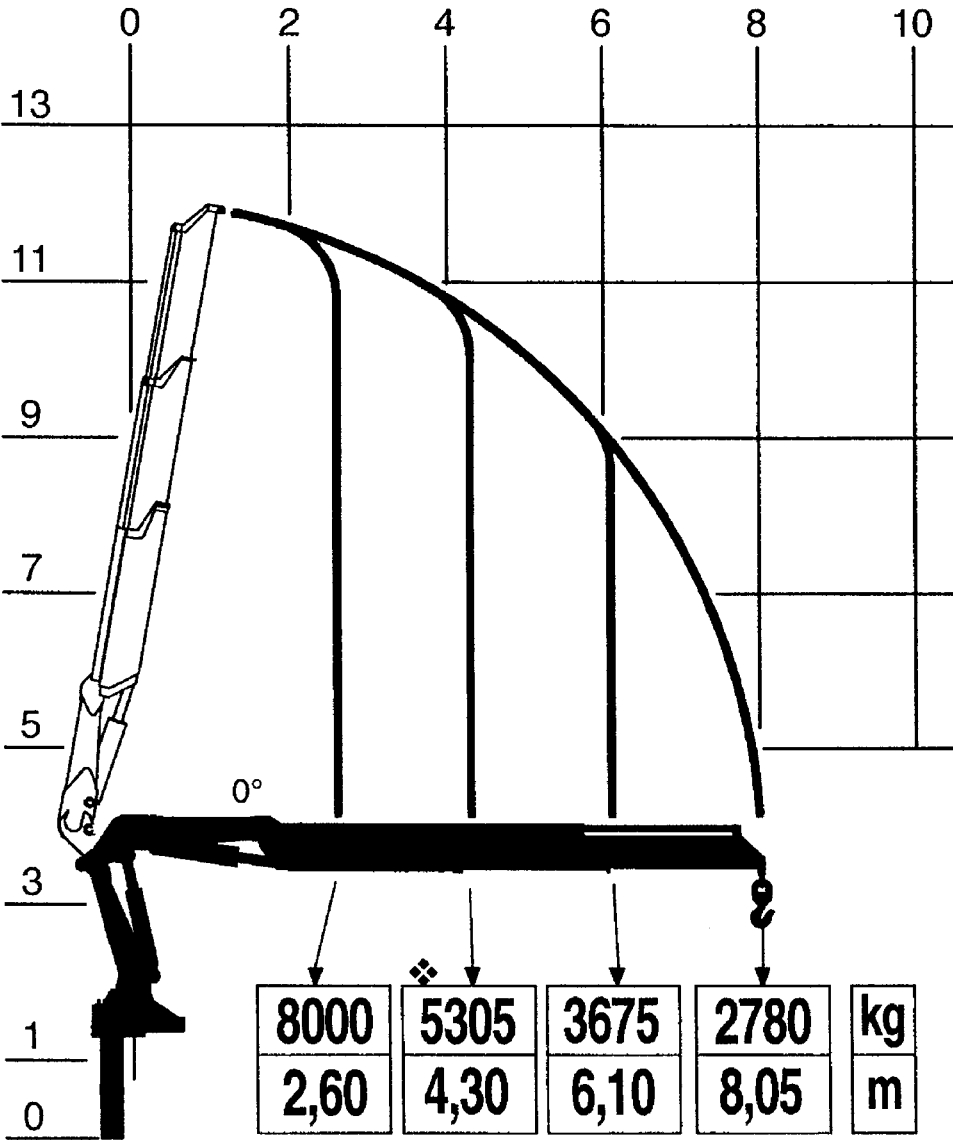

Via dei Carmelitani, 2
 24021 Albino BG
 tel. ++39 35 776400
 fax ++39 35 755020
 www.fassigroup.com
 fassi@fassigroup.com

LOAD DIAGRAM WITH LIFTING MOMENT LIMITING DEVICE

F240A.22

❖ = Mmax 224 kNm

⚡ = Pmax 8000 kg