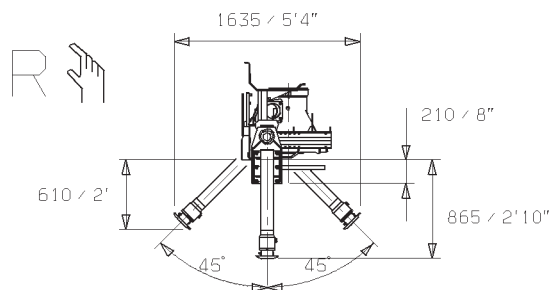

Via Roma, 110
24021 Albino BG
tel. ++39 35 776400
fax ++39 35 755020
www.fassi.com
fassi@fassi.com

WEIGHT, VERSIONS OF EXTENSIONS AND OUTRIGGERS

STANDARD		
A	1395	4'7"
B	1395	4'7"
EXTRA		
A	1850	6'1"
B	1850	6'1"
SUPER EXTRA		
A	2180	7'2"
B	2180	7'2"

	Kg + Lbs			Kg + Lbs	
STD	0	0	R	+75	+165
EXT	+120	+264	R	+70	+154
SUPER EXT	+125	+275			