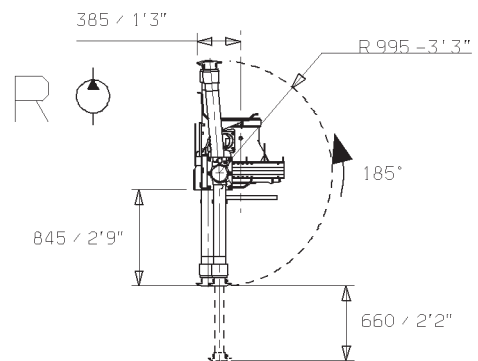

Via Roma, 110
24021 Albino BG
tel. ++39 35 776400
fax ++39 35 755020
www.fassi.com
fassi@fassi.com

WEIGHT, VERSIONS OF EXTENSIONS AND OUTRIGGERS

STANDARD		
A	1395	4'7"
B	1395	4'7"
EXTRA		
A	1850	6'1"
B	1850	6'1"
SUPER EXTRA		
A	2180	7'2"
B	2180	7'2"

	Kg + Lbs			Kg + Lbs	
STD	0	0	R	+75	+165
EXT	+120	+264	R	+70	+154
SUPER EXT	+125	+275			