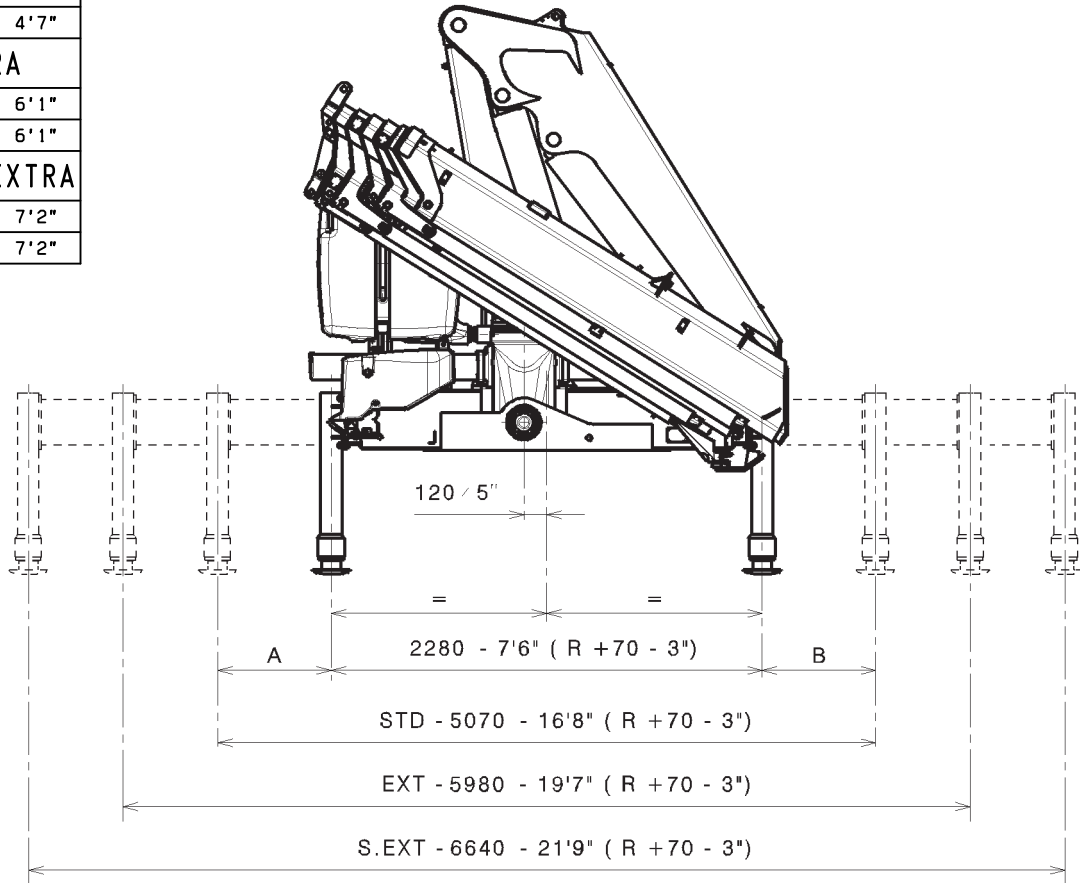

Via Roma, 110
24021 Albino BG
tel. ++39 35 776400
fax ++39 35 755020
www.fassi.com
fassi@fassi.com

WEIGHT, VERSIONS OF EXTENSIONS AND OUTRIGGERS

STANDARD		
A	1395	4'7"
B	1395	4'7"
EXTRA		
A	1850	6'1"
B	1850	6'1"
SUPER EXTRA		
A	2180	7'2"
B	2180	7'2"

	Kg + Lbs			Kg + Lbs	
STD	0	0	R	+75	+165
EXT	+120	+264	R	+70	+154
SUPER EXT	+125	+275			