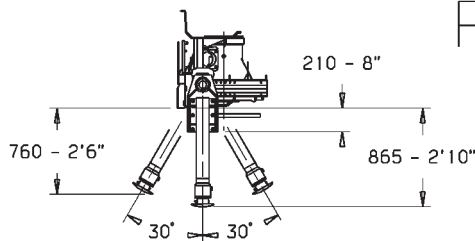

### WEIGHT, VERSIONS OF EXTENSIONS AND OUTRIGGERS

STANDARD		
A	1395	4'7"
B	1395	4'7"
EXTRA		
A	1850	6'1"
B	1850	6'1"
SUPER EXTRA		
A	2180	7'2"
B	2180	7'2"

	Kg + Lbs			Kg + Lbs	
STD	0	0		+75	+165
EXT	+120	+264		+35	+77
SUPER EXT	+125	+275			