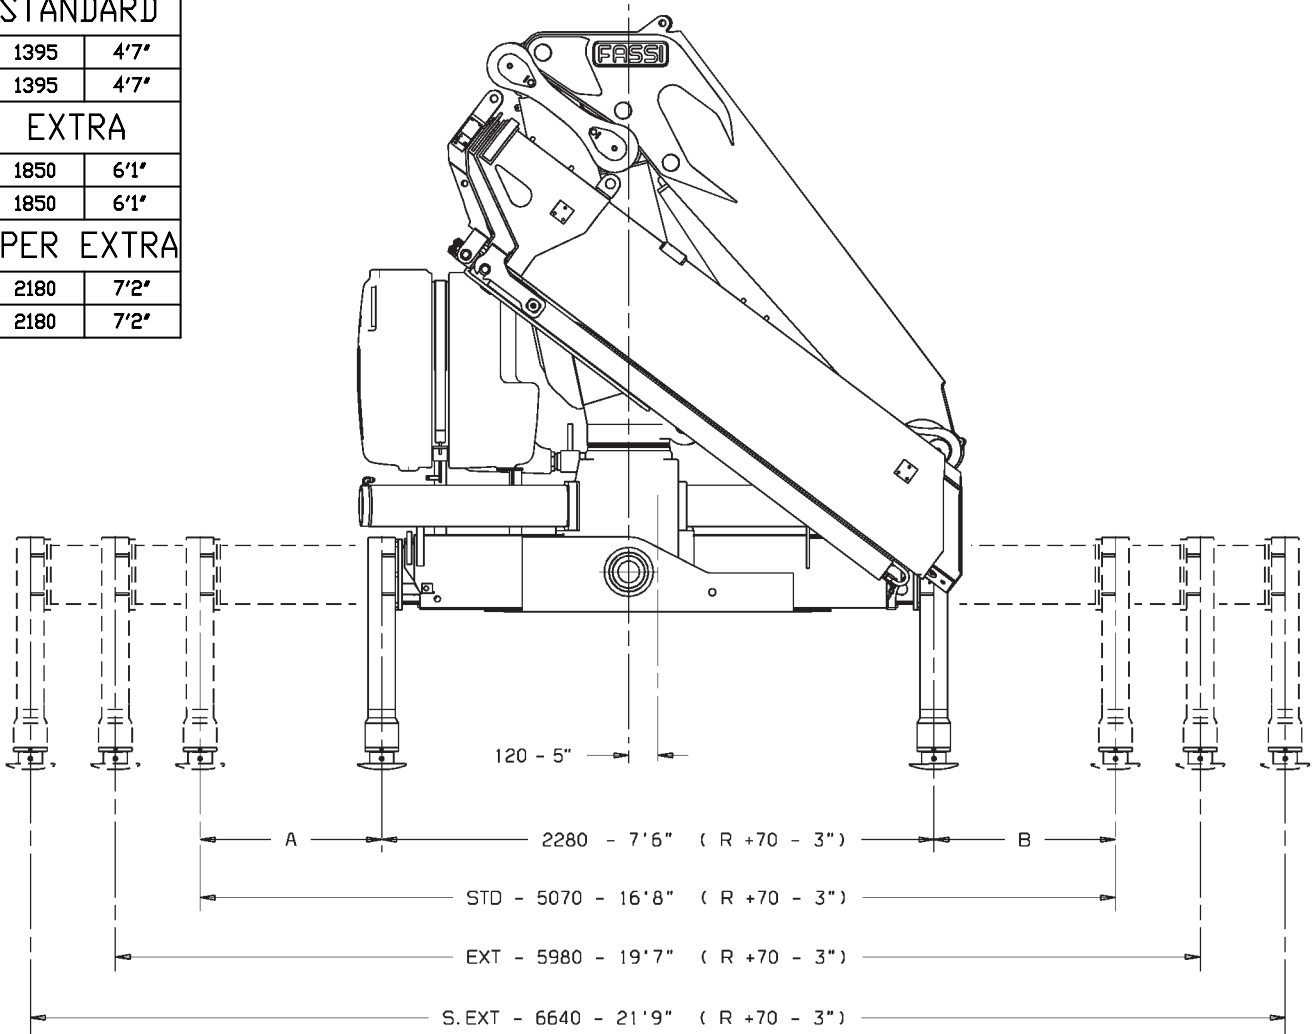

### WEIGHT, VERSIONS OF EXTENSIONS AND OUTRIGGERS

STANDARD		
A	1395	4'7"
B	1395	4'7"
EXTRA		
A	1850	6'1"
B	1850	6'1"
SUPER EXTRA		
A	2180	7'2"
B	2180	7'2"

	Kg + Lbs			Kg + Lbs	
STD	0	0		+75	+165
EXT	+120	+264		+35	+77
SUPER EXT	+125	+275			