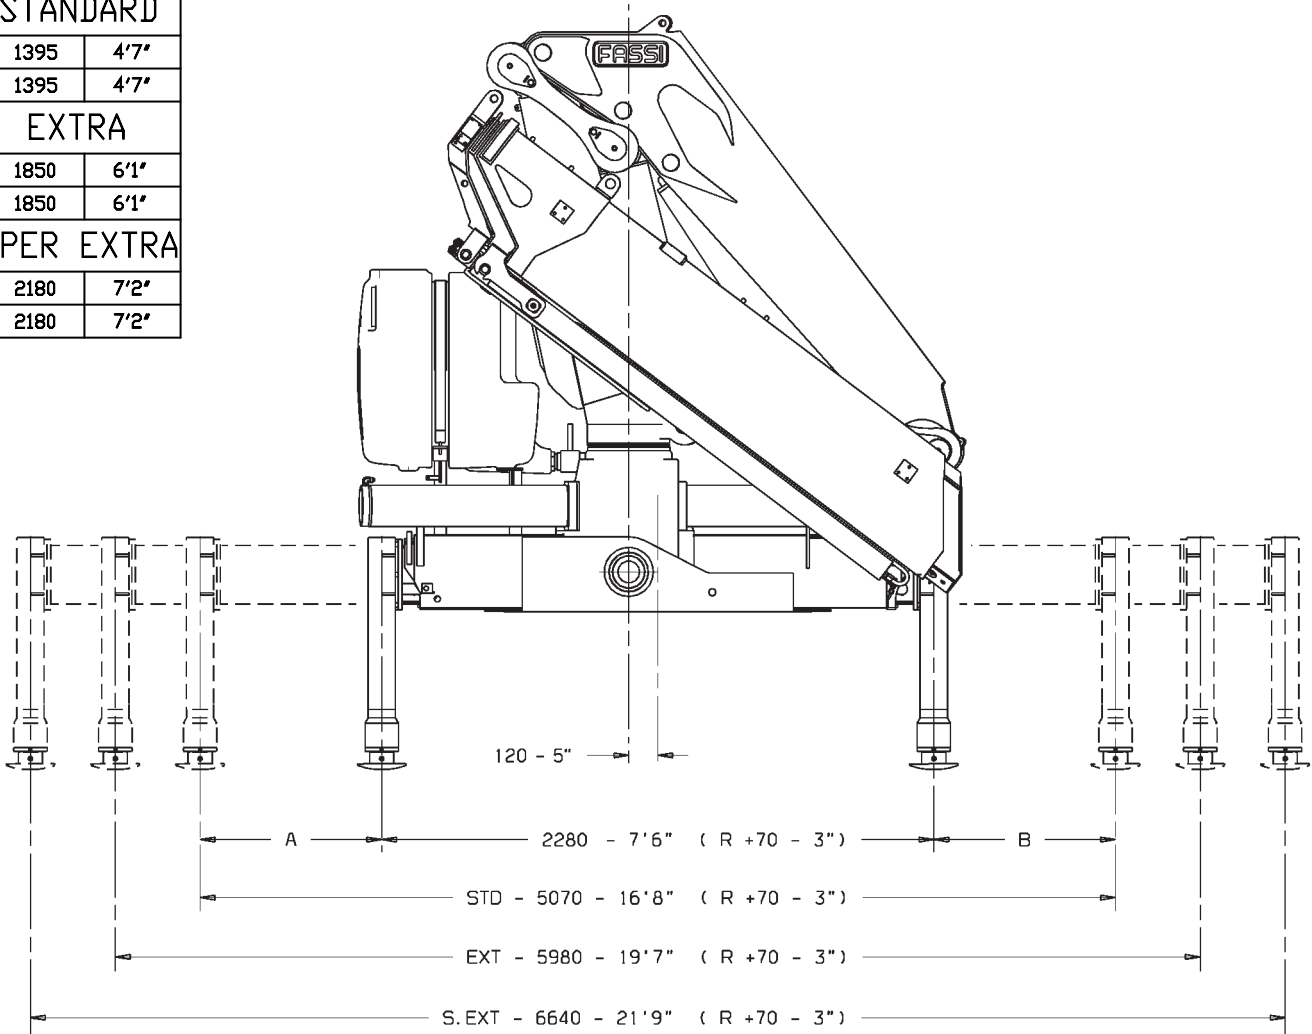

Via Roma, 110
 24021 Albino BG
 tel. ++39 35 776400
 fax ++39 35 755020
 www.fassigroup.com
 fassi@fassigroup.com

WEIGHT, VERSIONS OF EXTENSIONS AND OUTRIGGERS

STANDARD		
A	1395	4'7"
B	1395	4'7"
EXTRA		
A	1850	6'1"
B	1850	6'1"
SUPER EXTRA		
A	2180	7'2"
B	2180	7'2"

	Kg + Lbs			Kg + Lbs	
STD	0	0		+75	+165
EXT	+120	+264		+35	+77
SUPER EXT	+125	+275			