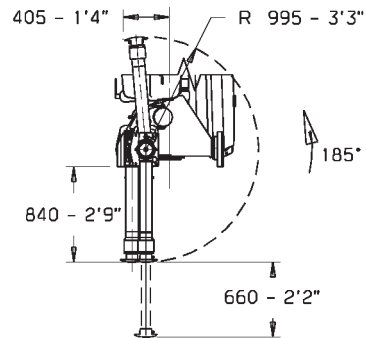

Via Roma, 110
 24021 Albino BG
 tel. ++39 35 776400
 fax ++39 35 755020
 www.fassigroup.com
 fassi@fassigroup.com

WEIGHT, VERSIONS OF EXTENSIONS AND OUTRIGGERS

STANDARD		
A	1395	4'7"
B	1395	4'7"
EXTRA		
A	1850	6'1"
B	1850	6'1"
SUPER EXTRA		
A	2180	7'2"
B	2180	7'2"

	Kg + Lbs			Kg + Lbs	
STD	0	0		+75	+165
EXT	+120	+264		+35	+77
SUPER EXT	+125	+275			