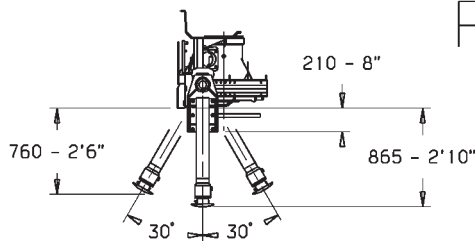

Via Roma, 110
 24021 Albino BG
 tel. ++39 35 776400
 fax ++39 35 755020
 www.fassigroup.com
 fassi@fassigroup.com

WEIGHT, VERSIONS OF EXTENSIONS AND OUTRIGGERS

STANDARD		
A	1395	4'7"
B	1395	4'7"
EXTRA		
A	1850	6'1"
B	1850	6'1"
SUPER EXTRA		
A	2180	7'2"
B	2180	7'2"

	Kg + Lbs			Kg + Lbs	
STD	0	0		+75	+165
EXT	+120	+264		+35	+77
SUPER EXT	+125	+275			