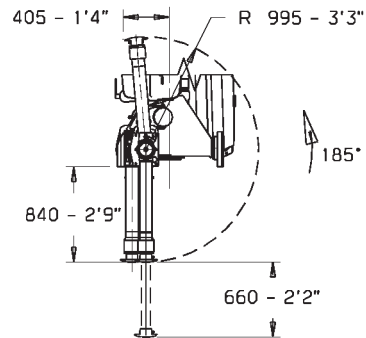

### WEIGHT, VERSIONS OF EXTENSIONS AND OUTRIGGERS

STANDARD		
A	1395	4'7"
B	1395	4'7"
EXTRA		
A	1850	6'1"
B	1850	6'1"
SUPER EXTRA		
A	2180	7'2"
B	2180	7'2"

	Kg + Lbs			Kg + Lbs	
STD	0	0		+75	+165
EXT	+120	+264		+35	+77
SUPER EXT	+125	+275			